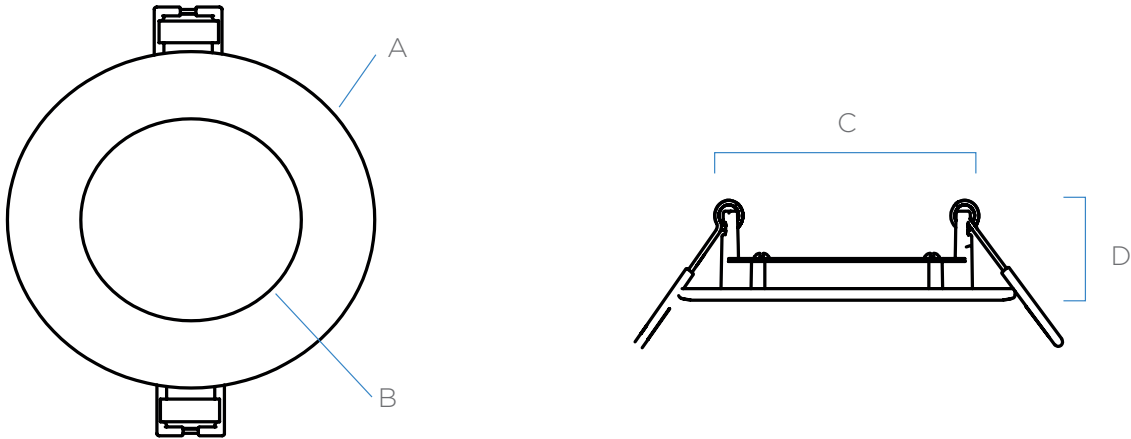

Date:	Project Name:
Type:	Part Number:

BRILLIANCE SERIES

LED SLIM POTLIGHT

DESCRIPTION

Brighten your living room, kitchen, or bathroom with the Brilliance Series recessed pot lights. With its multi-CCT feature, you can easily adjust the lighting ambiance to suit your preference. The round design and white finish blend seamlessly with any decor, providing a modern and clean aesthetic. Easy installation with high-quality mounting spring, quick connectors, and included junction box. The premium aluminum body of this LED slim panel ensures superior durability and aesthetics compared to plastic options. Say goodbye to yellowing with age.

APPLICATIONS

-  Gallery
-  Commercial Kitchen
-  Office Lighting
-  Residential

Date:	Project Name:
Type:	Part Number:

SPECIFICATION

ORDER#	MODEL#	WATTS	SIZE	VOLTAGE (V)	LUMENS	CCT (K)	BEAM ANGLE
R36008	RENO-3-S6W-345KWH	6W	3"	120V	400lm	30/40/50K	108°
R36013	RENO-4-S12W-MCCT-WH	12W	4"	120V	800lm	30/40/50K	108°
R36010	RENO-6-S12W-345KWH	12W	6"	120V	800lm	30/40/50K	108°
R36012	RENO-8-S22W-345KWH	22W	8"	120V	1640lm	30/40/50K	108°

ACCESSORIES

ORDER#	MODEL#	DESCRIPTION
R39105	LED-HBL015-347V-D	AC277V-347V Driver for slim panel light 4" & 6" non dimmable
R39106	LED-HBL033-347V-D	AC277V-347V Driver for slim panel light 8" non dimmable
R39101	RENO-4-GR	4" Goof Ring outside Ø 5 3/4"
R39102	RENO-6-GR	6" Goof Ring outside Ø 8"
R39103	RENO-8-GR	8" Goof Ring Ø 9 1/2"

Date:	Project Name:
Type:	Part Number:

DIMENSIONS

MODEL	A	B	C	D
3"	Ø 95mm (Ø 3.75")	Ø 57mm (Ø 2.25")	Ø 76mm (Ø 3")	Ø 25mm (Ø 1")
4"	Ø 127mm (Ø 5")	Ø 76mm (Ø 3")	Ø 101mm (Ø 4")	Ø 25mm (Ø 1")
6"	Ø 177mm (Ø 7")	Ø 127mm (Ø 5")	Ø 158mm (Ø 6.25")	Ø 25mm (Ø 1")
8"	Ø 229mm (Ø 9")	Ø 159mm (Ø 6.25")	Ø 210mm (Ø 8.25")	Ø 25mm (Ø 1")